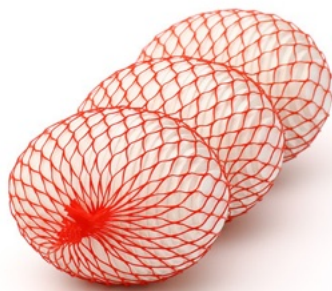

Chef d'oeuvre no. 38 | Unmarked

Archival pigment print on Hahnemühle Fine Art Pearl 285 gsm, 2017

Limited edition of 3 (sheets 207, 208, and 209), 42 x 29.7 cm

Blindstamped lower right, signed, titled, dated and numbered on the reverse

91,80 EUR [120.000 KRW] - SOLD OUT